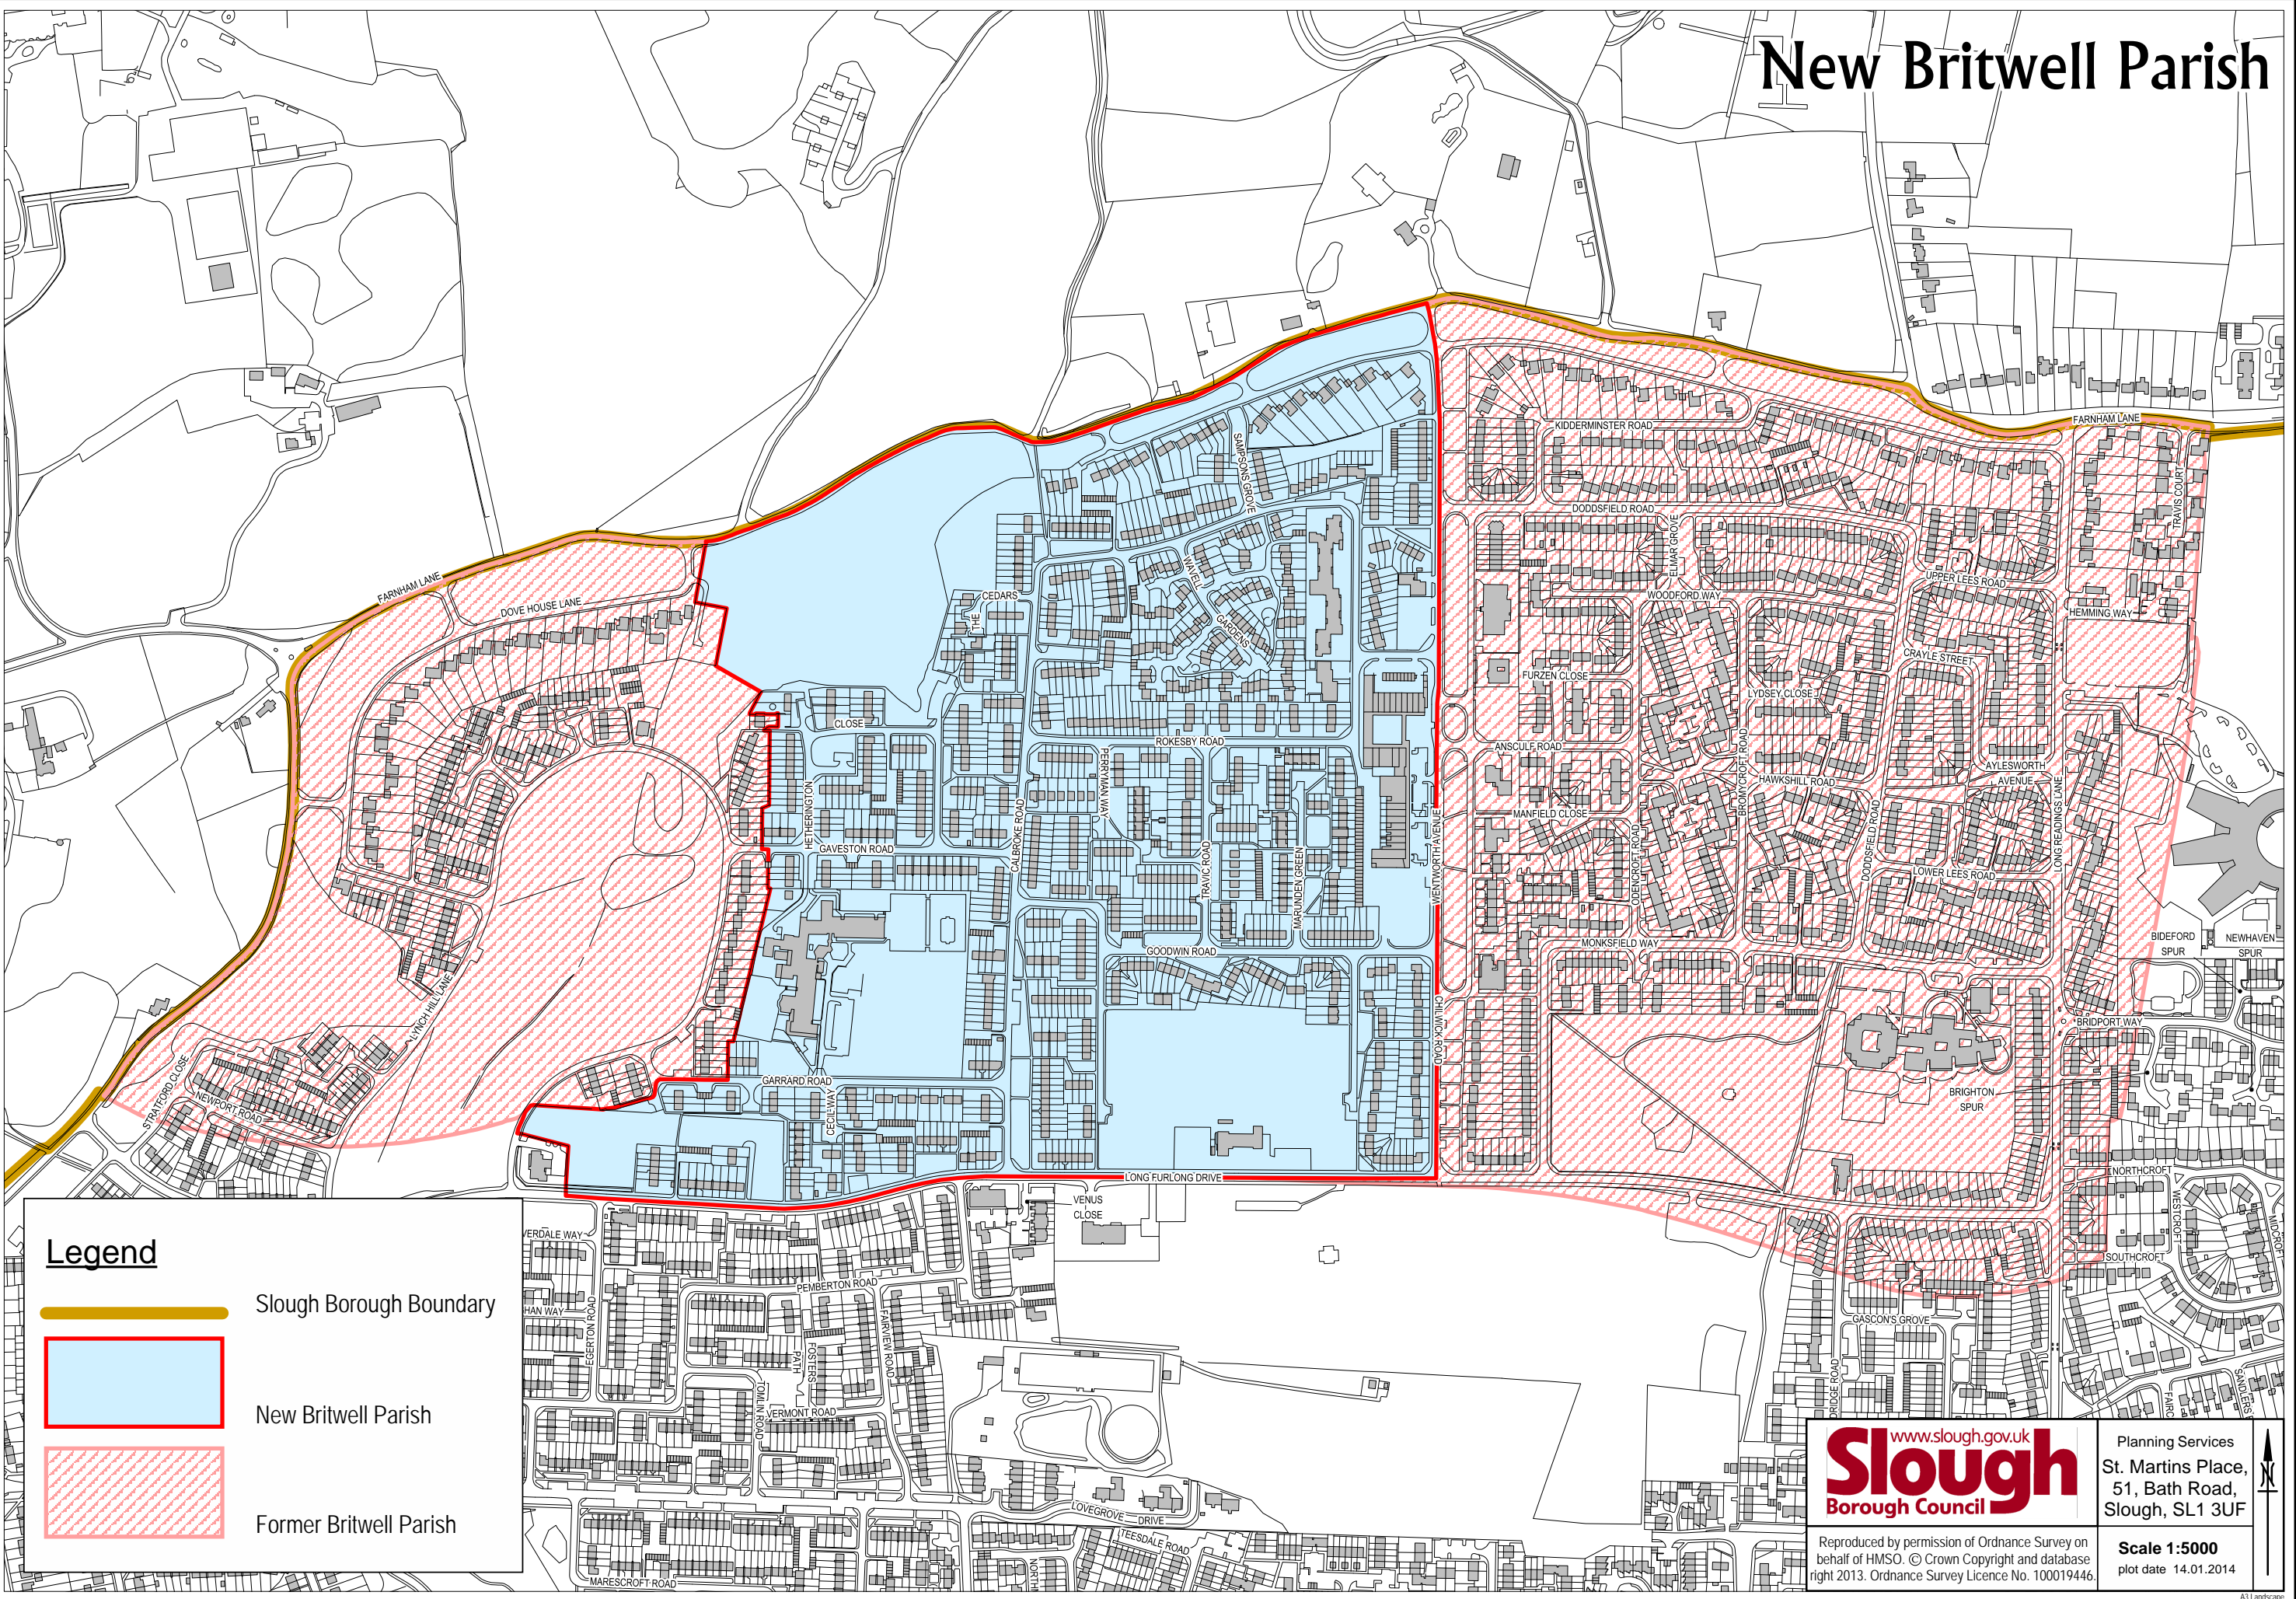

# New Britwell Parish

**Legend**

-  Slough Borough Boundary
-  New Britwell Parish
-  Former Britwell Parish

[www.slough.gov.uk](http://www.slough.gov.uk)  
**Slough**  
Borough Council

Planning Services  
St. Martins Place,  
51, Bath Road,  
Slough, SL1 3UF

Reproduced by permission of Ordnance Survey on behalf of HMSO. © Crown Copyright and database right 2013. Ordnance Survey Licence No. 100019446.

**Scale 1:5000**  
plot date 14.01.2014